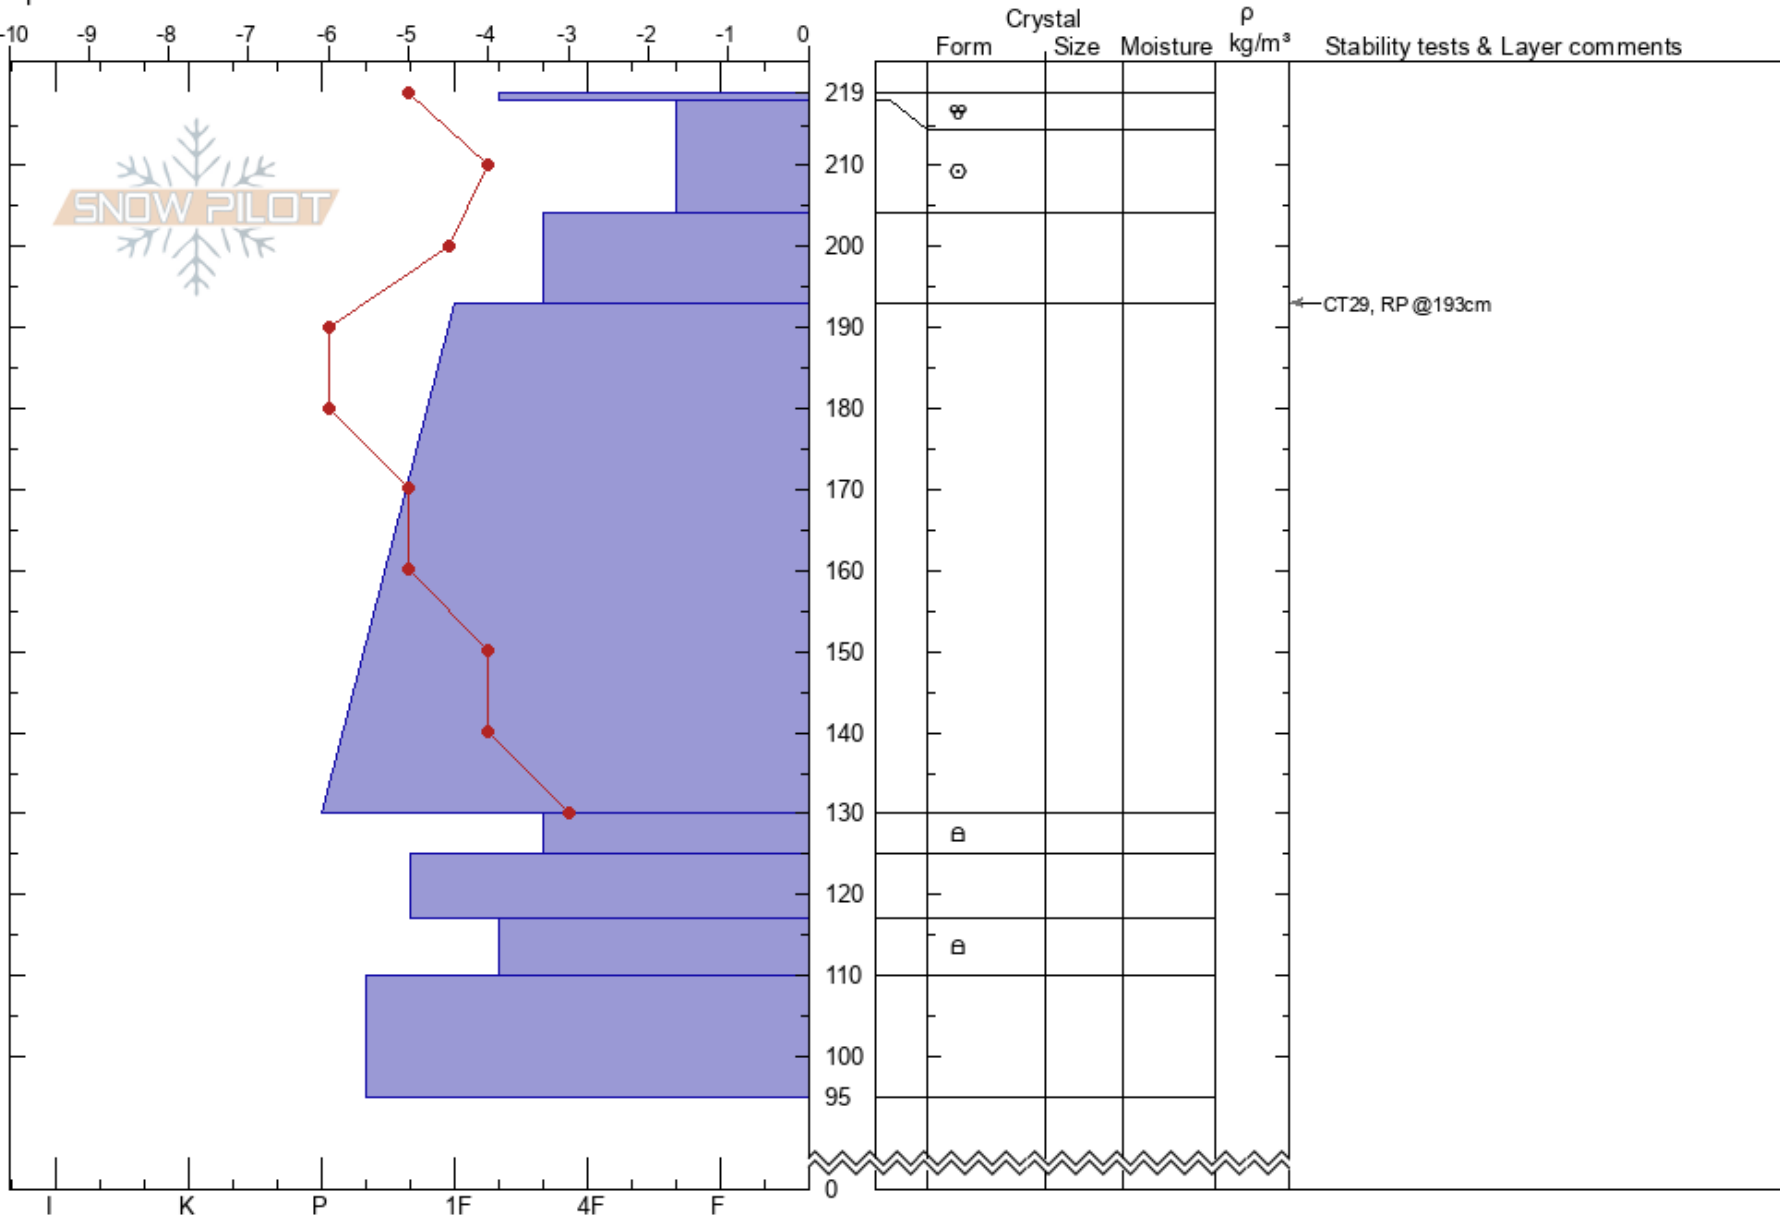

20210305LostTrailBC  
 Bitterroot  
 MT  
 Elevation: 8119 ft  
 Aspect: 36°  
 Specifics:

Geoff Fast  
 03/05/2021 - 2:00pm  
 Co-ord: 45.70346N, -113.97375W  
 Slope Angle: 30°  
 Wind Loading: previous

Stability:  
 Air Temperature: -2°C  
 Sky Cover: CLR  
 Precipitation: NO  
 Wind: S Light Breeze

HS: 219  
 PF: 35  
 PS: 20  
 Layer Notes:

Notes: Warming event over past 4 days.